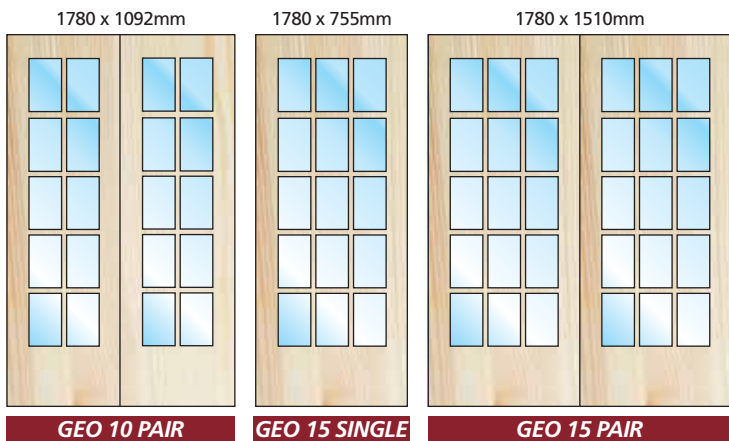

# Georgian Range

Upright dummy spars as standard. Full spar at no extra cost.

Georgian Bays have the meeting edges machined at 15 degrees ready to be glued and screwed.

Georgian range is available with arches.