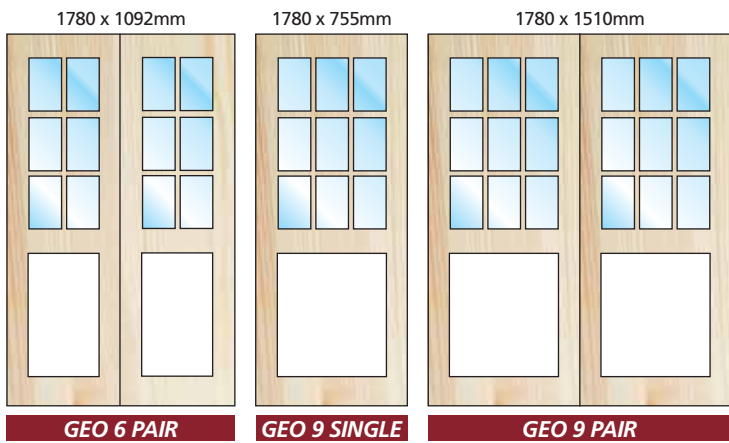

# Georgian Range

Upright dummy spars as standard. Full spar at no extra cost.

Georgian Bays have the meeting edges machined at 15 degrees ready to be glued and screwed.

Georgian range is available with arches.