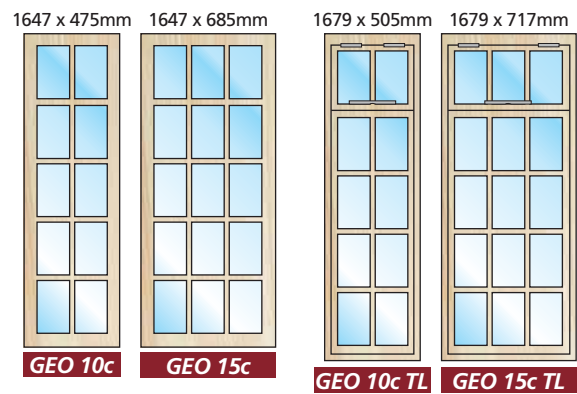

# Georgian Range

Upright dummy spars as standard. Full spar at no extra cost.

Georgian Bays have the meeting edges machined at 15 degrees ready to be glued and screwed.

Georgian range is available with arches.