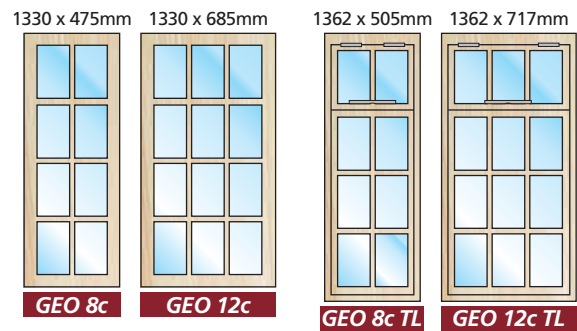

# Georgian Range

Upright dummy spars as standard. Full spar at no extra cost.

Georgian Bays have the meeting edges machined at 15 degrees ready to be glued and screwed.

Georgian range is available with arches.