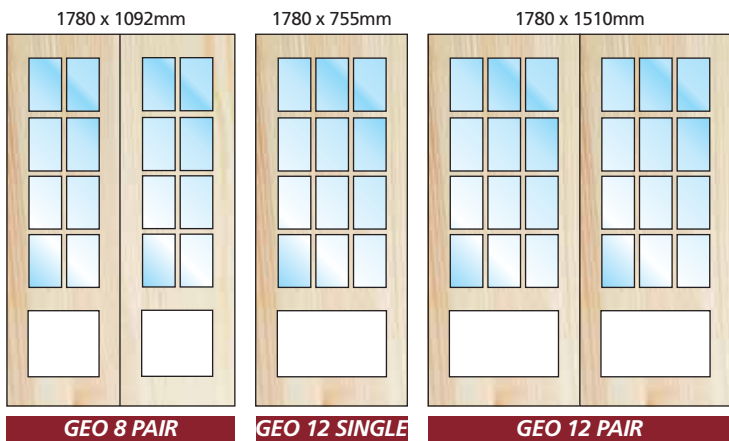

# Georgian Range

Upright dummy spars as standard. Full spar at no extra cost.

Georgian Bays have the meeting edges machined at 15 degrees ready to be glued and screwed.

Georgian range is available with arches.