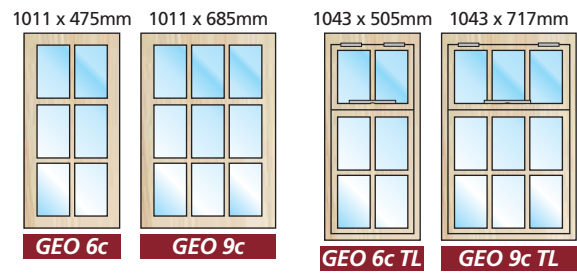

# Georgian Range

Upright dummy spars as standard. Full spar at no extra cost.

Georgian Bays have the meeting edges machined at 15 degrees ready to be glued and screwed.

Georgian range is available with arches.