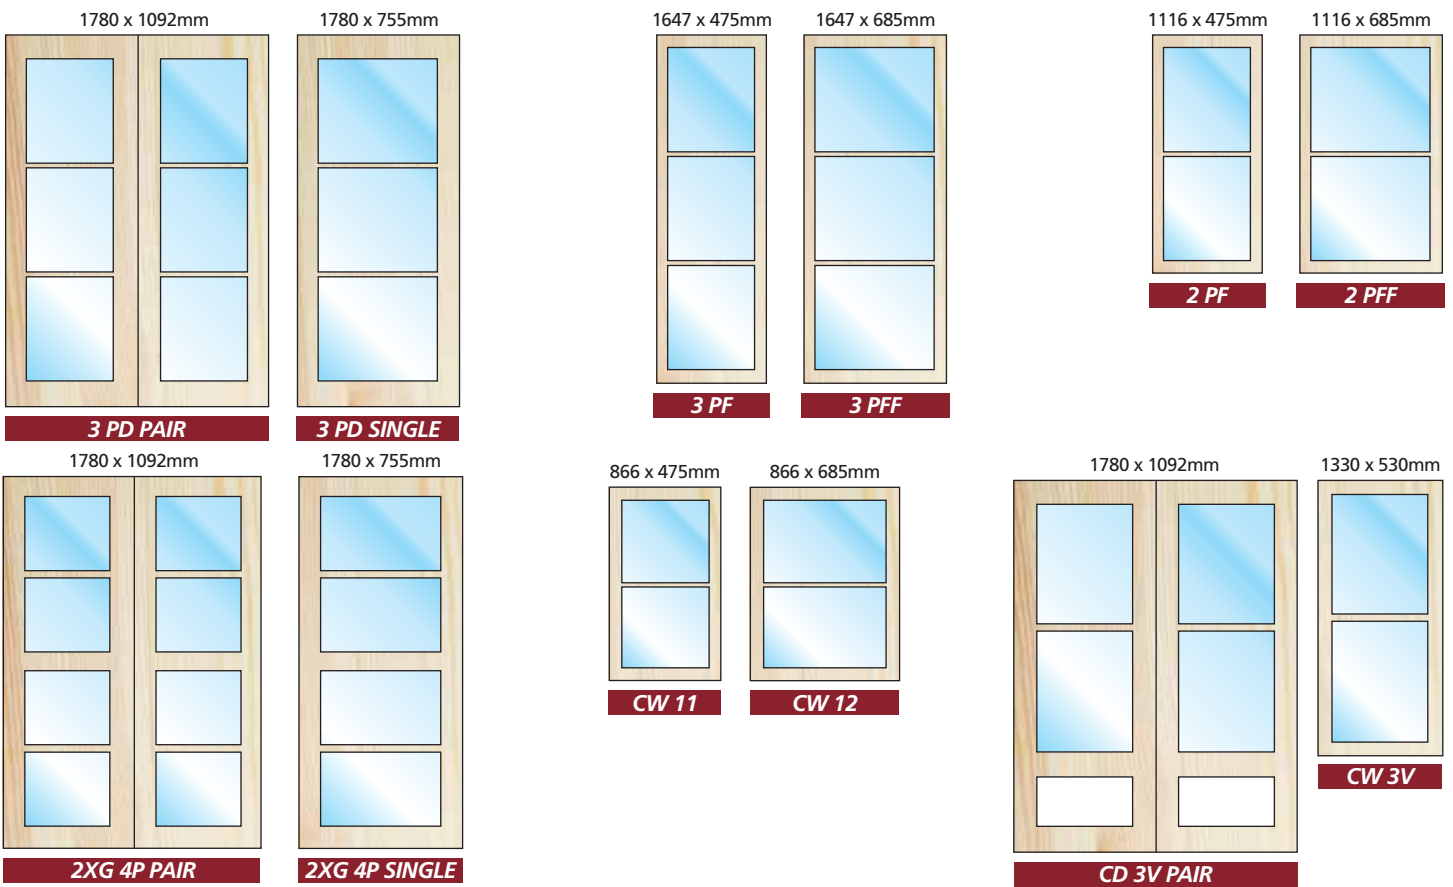

Full Sun Range

Windsor Range

Wendy Range

KDW
joinery

Summit Close, Southwell Lane, Ind. Est. Kirkby-in-Ashfield Notts **NG17 8GJ**.

Tel: **01623 751100** Fax: **01623 750059**

E-mail: kdwjoinery@resource24.net Web: www.kdwjoinery.co.uk