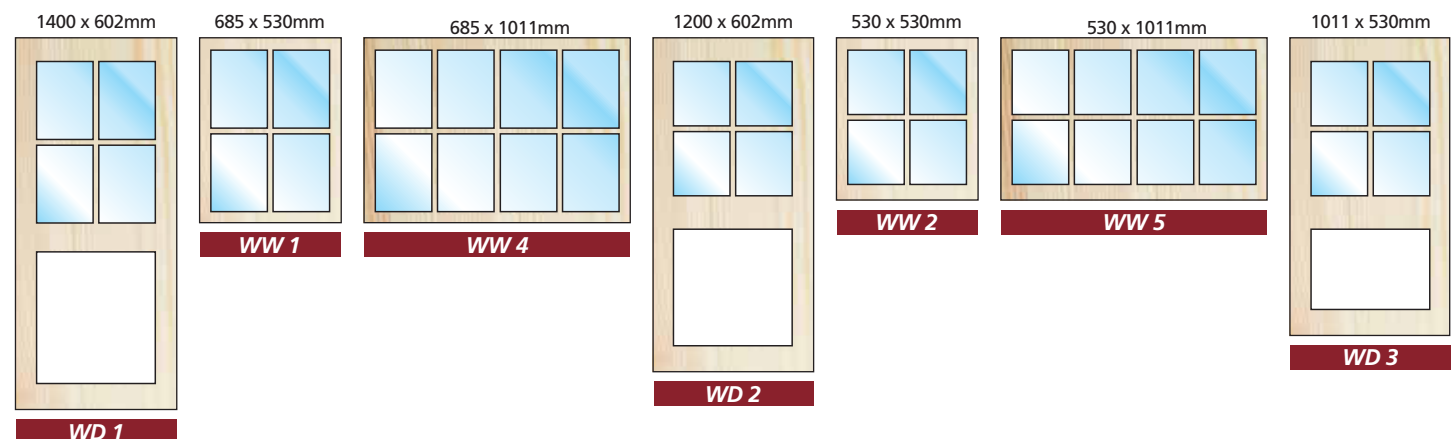

Full Sun Range

Windsor Range

Wendy Range

KDW
joinery

Summit Close, Southwell Lane, Ind. Est. Kirkby-in-Ashfield Notts **NG17 8GJ**.

Tel: **01623 751100** Fax: **01623 750059**

E-mail: kdwjoinery@resource24.net Web: www.kdwjoinery.co.uk