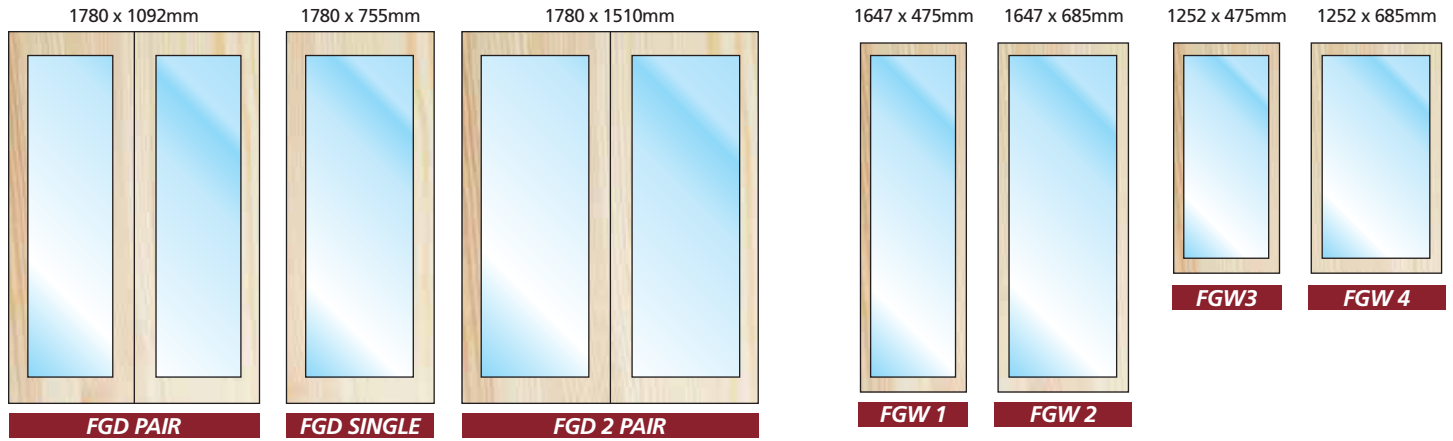

Full Sun Range

Windsor Range

Wendy Range

KDW
joinery

Summit Close, Southwell Lane, Ind. Est. Kirkby-in-Ashfield Notts **NG17 8GJ**.

Tel: **01623 751100** Fax: **01623 750059**

E-mail: kdwjoinery@resource24.net Web: www.kdwjoinery.co.uk